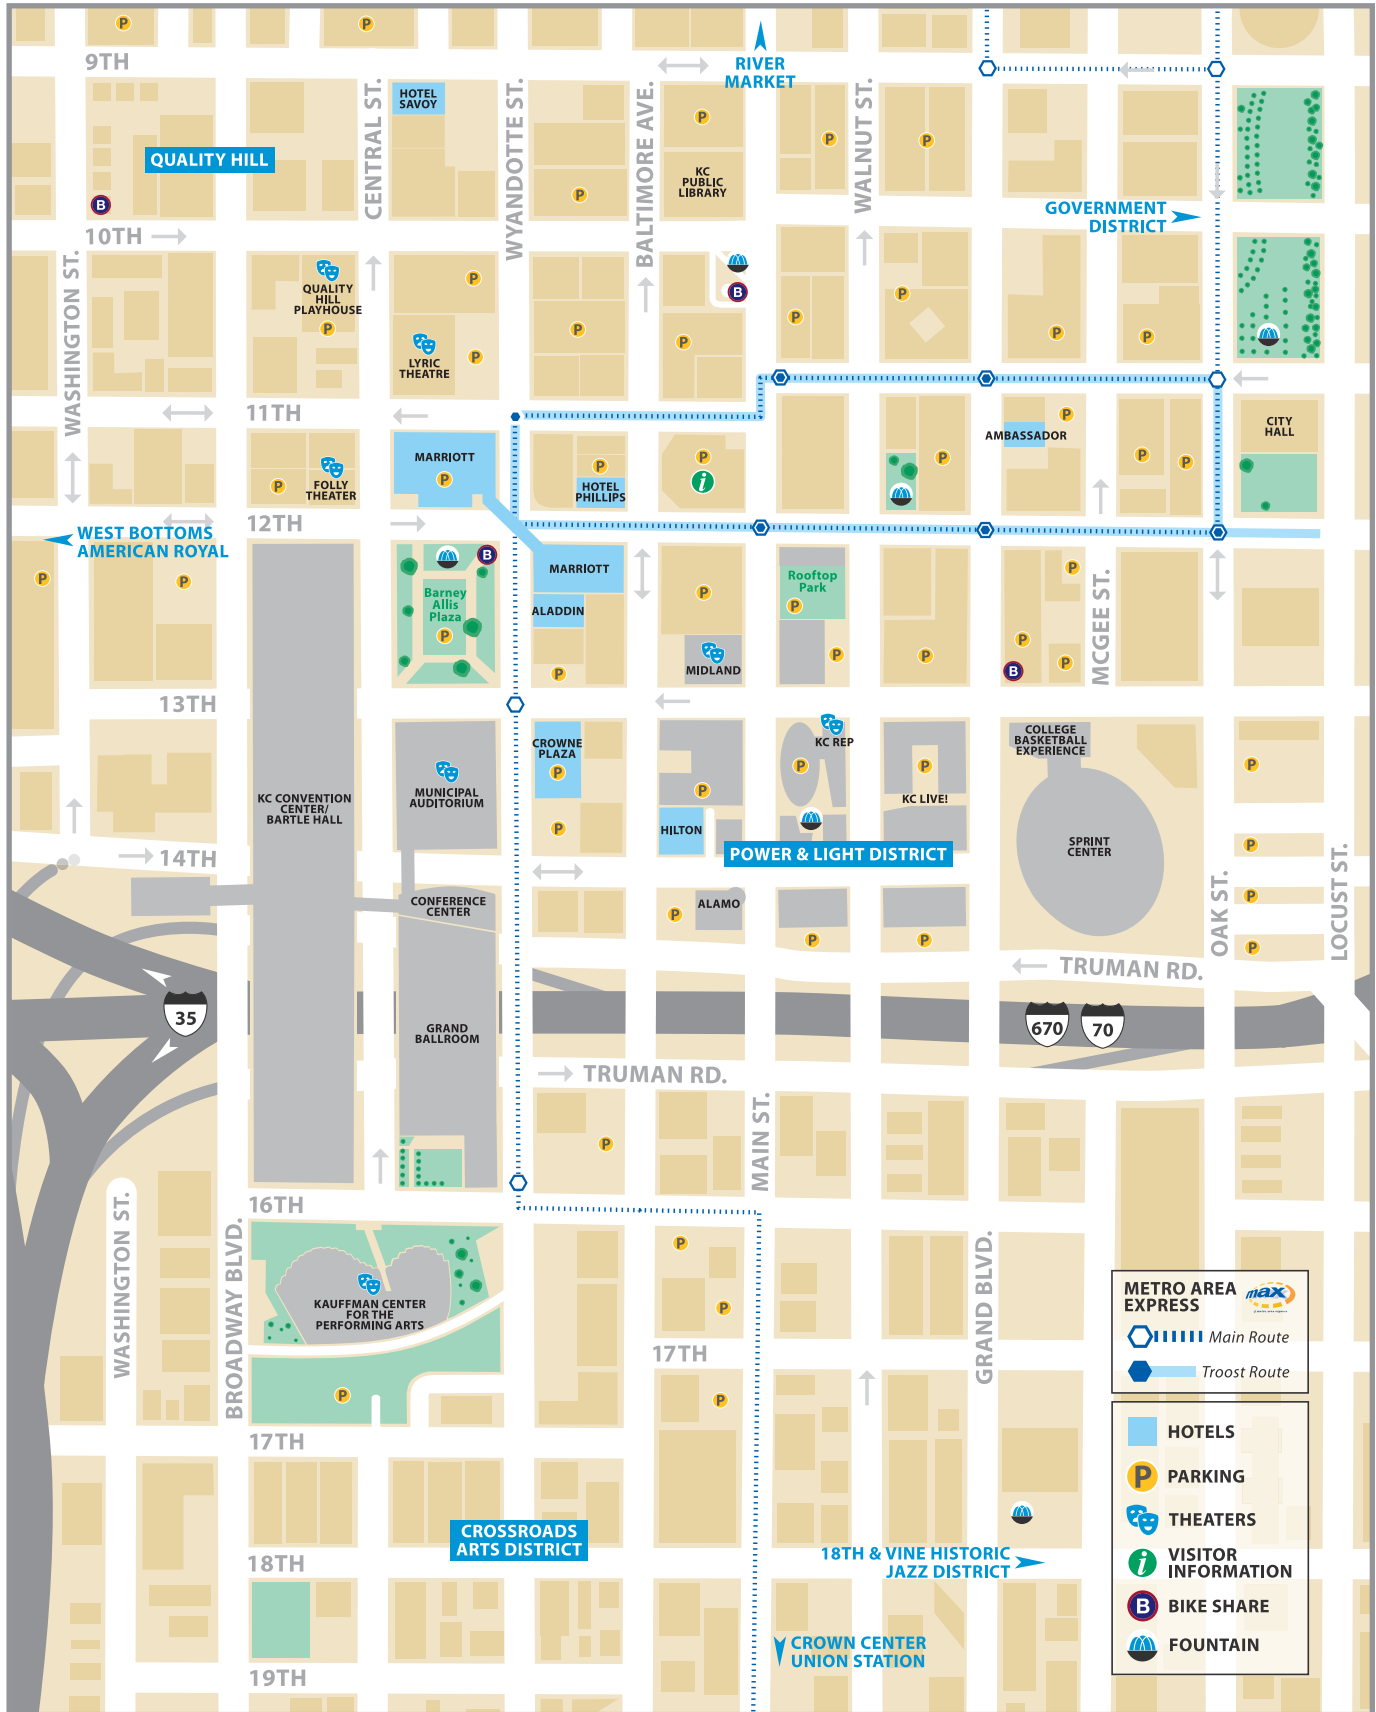

DOWNTOWN

METRO AREA EXPRESS

Main Route
 Troost Route

HOTELS
 PARKING
 THEATERS
 VISITOR INFORMATION
 BIKE SHARE
 FOUNTAIN